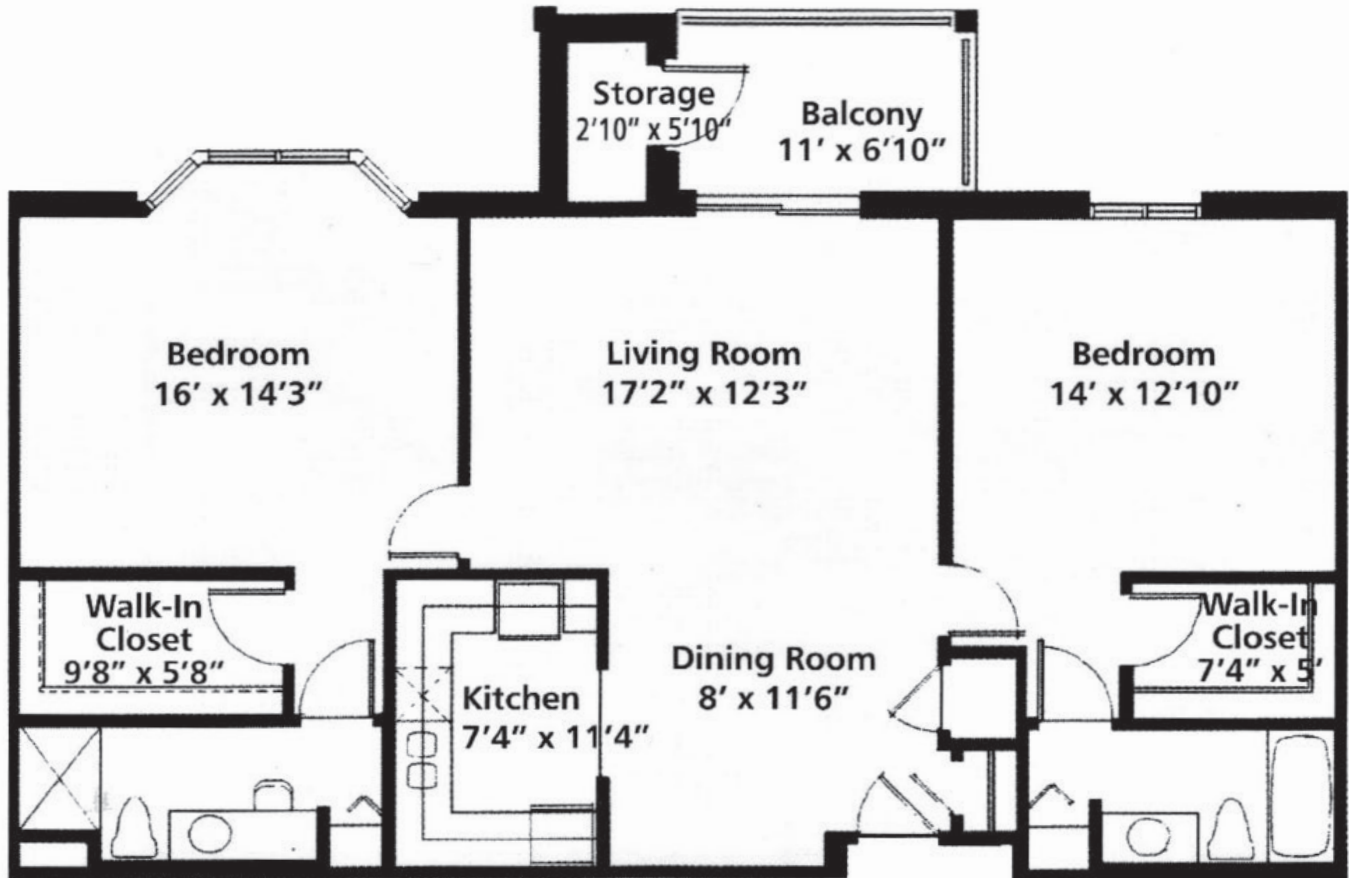

# Juniper

Two Bedroom/Two Bath Apartment Home  
1259 Square Feet

BRANDON  
WILDE

- » Separate living and dining areas
- » Large walk-in closet
- » Large balcony, patio or bay window in master bedroom and living room

*Details and dimensions may vary slightly.*