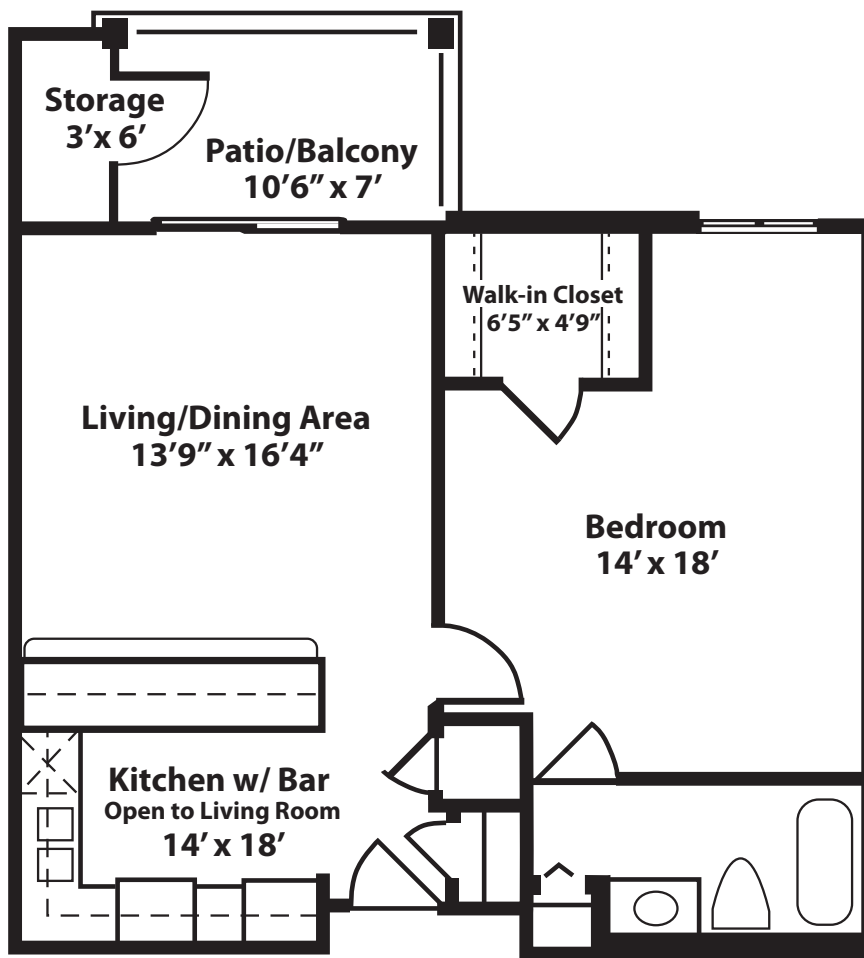

Dogwood

One Bedroom/One Bath Apartment Home
738 Square Feet

BRANDON
WILDE

- » Open concept kitchen/living area available
- » Sitting/office nook in bedroom
- » Spacious walk-in closet
- » Large balcony, patio or bay window

Details and dimensions may vary slightly.