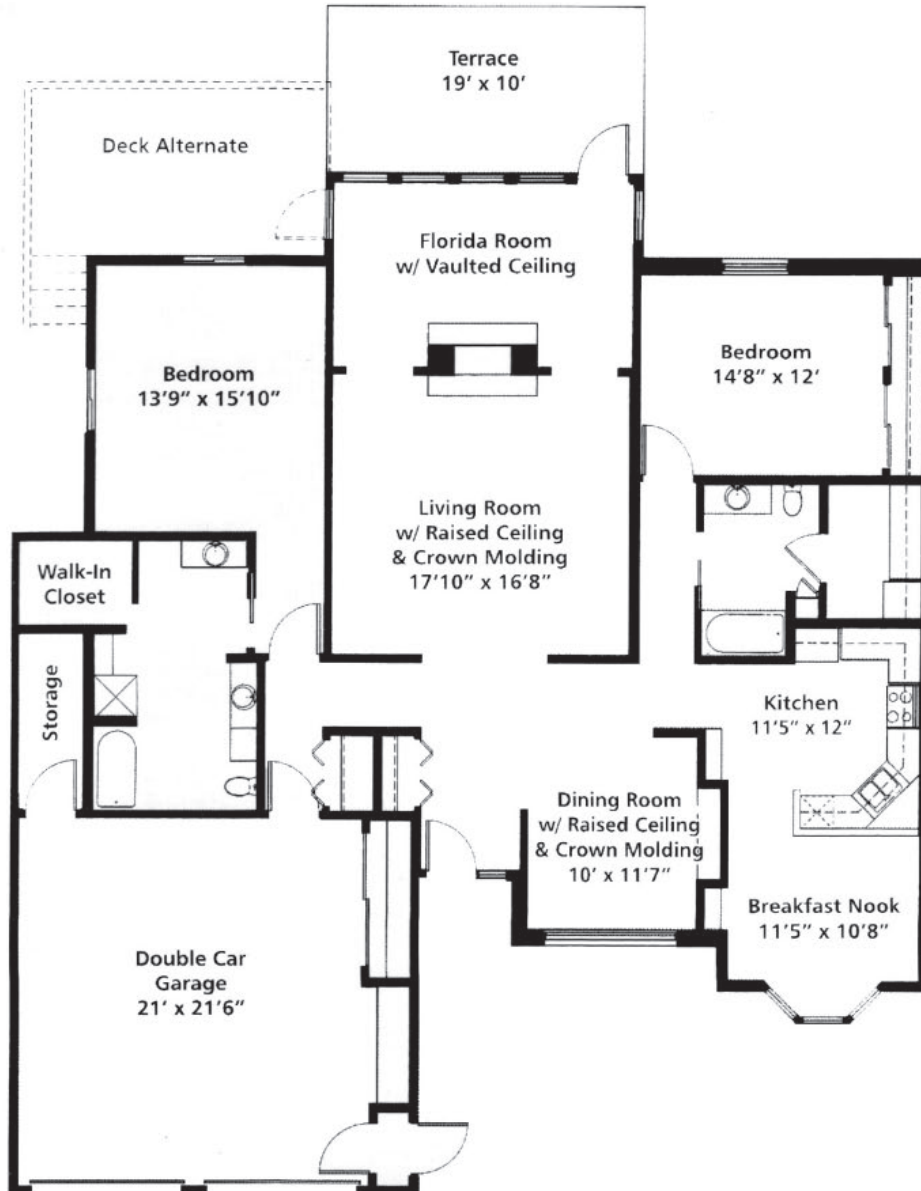

# Willow B

Two Bedroom/Two Bath Cottage  
2008 Square Feet

BRANDON  
WILDE

- Large living and Florida rooms with double-sided fireplace
- Kitchen with breakfast nook
- Large laundry room
- Two-car garage
- Terrace, deck or screened porch options

*Details and dimensions may vary slightly*