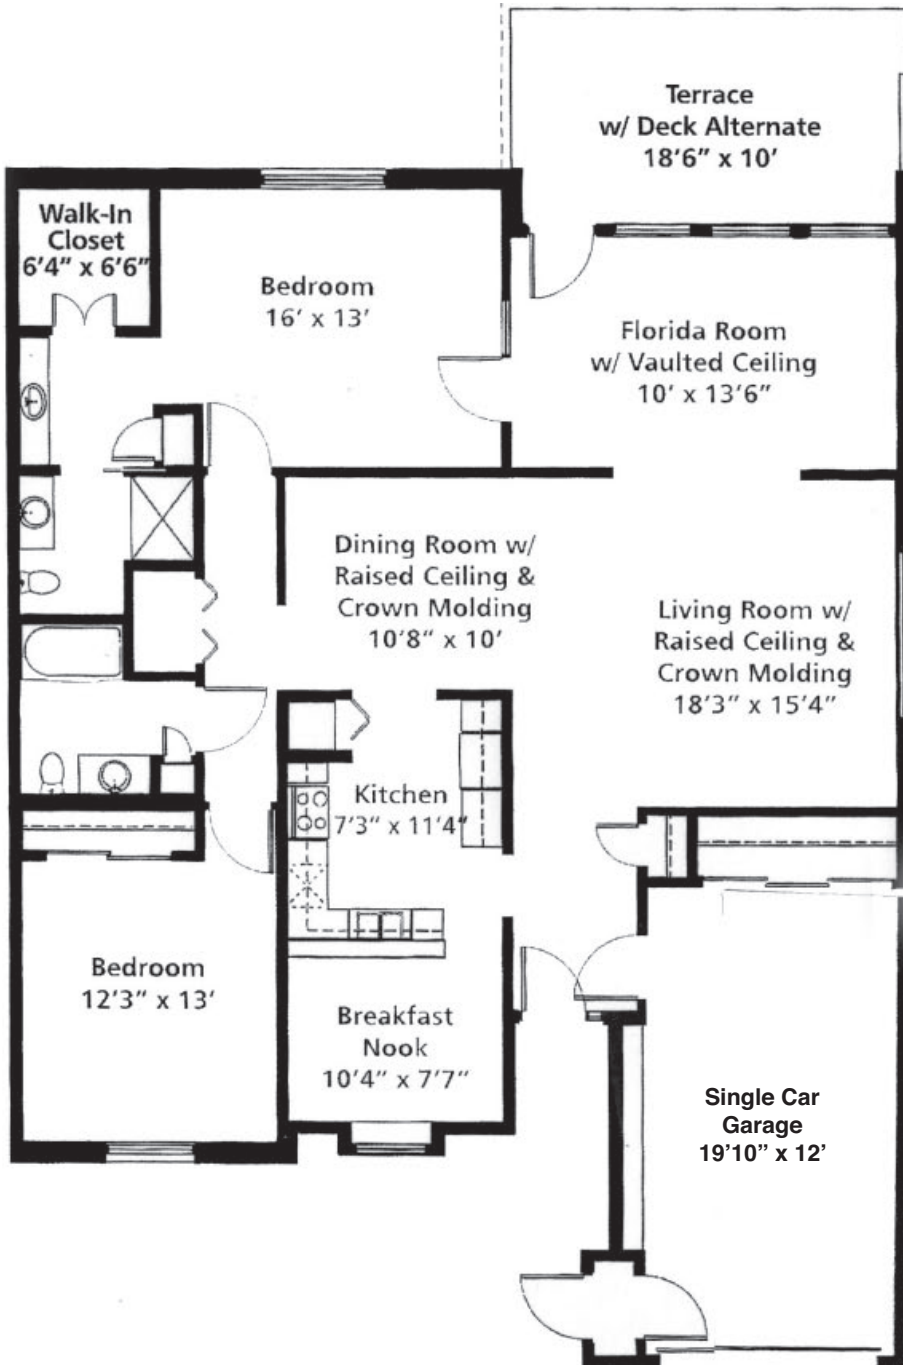

Silverbell

Two Bedroom/Two Bath Cottage

1650 Square Feet

BRANDON
WILDE

- Open floor plan
- Large Kitchen with breakfast nook
- Florida room with vaulted ceiling
- One-car garage
- Terrace, deck or screened porch options

Details and dimensions may vary slightly