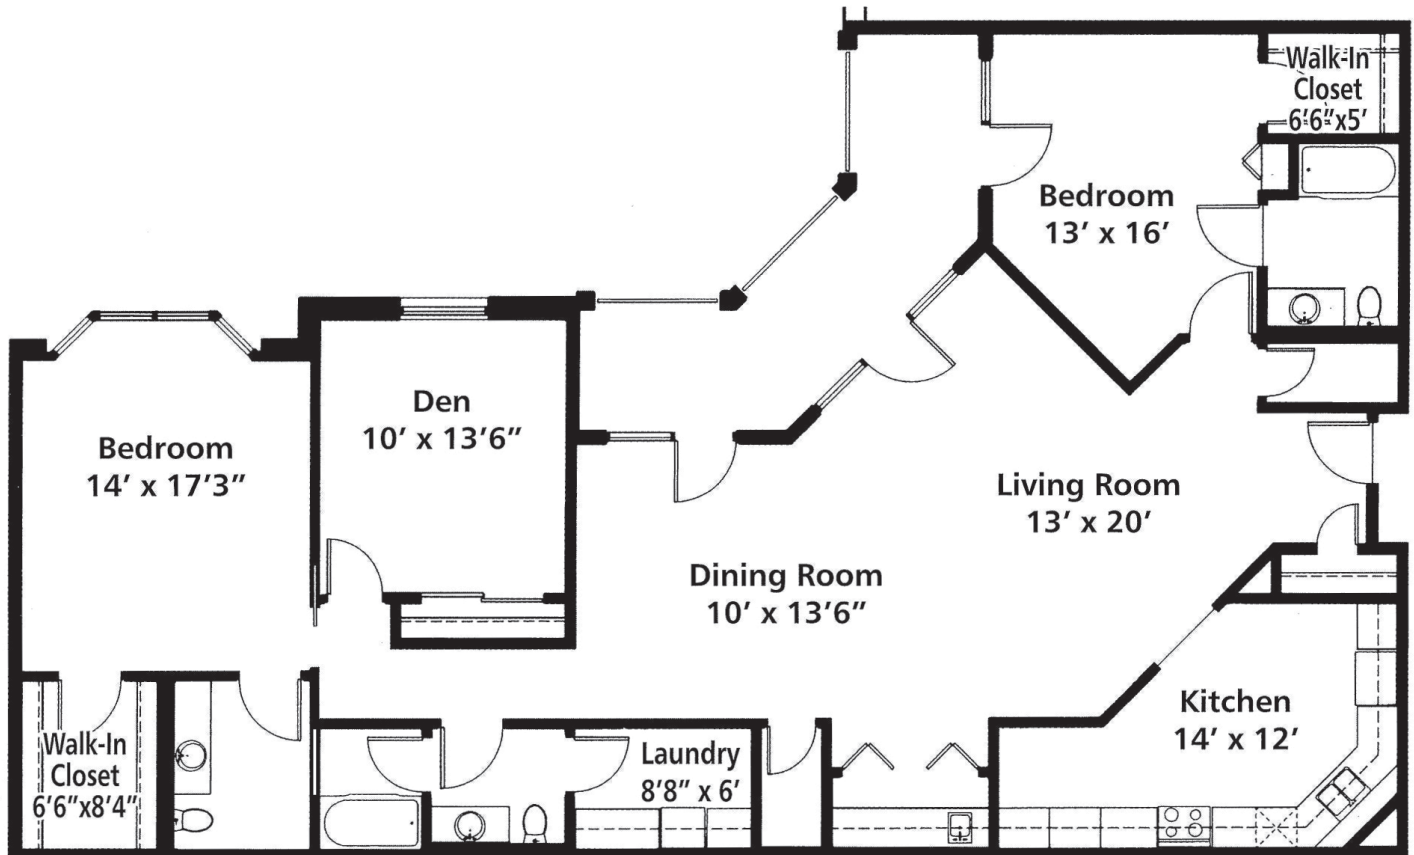

Redbud

Two Bedroom/Two Bath Apartment Home
2016 Square Feet

BRANDON
WILDE

- Expansive living/dining area with wet bar
- Large kitchen with abundant storage
- Large walk-in closet
- Den/office adjacent to master bedroom
- Private guest suite
- Powder room
- Spacious laundry room and pantry
- Extra-large corner balcony

Details and dimensions may vary slightly