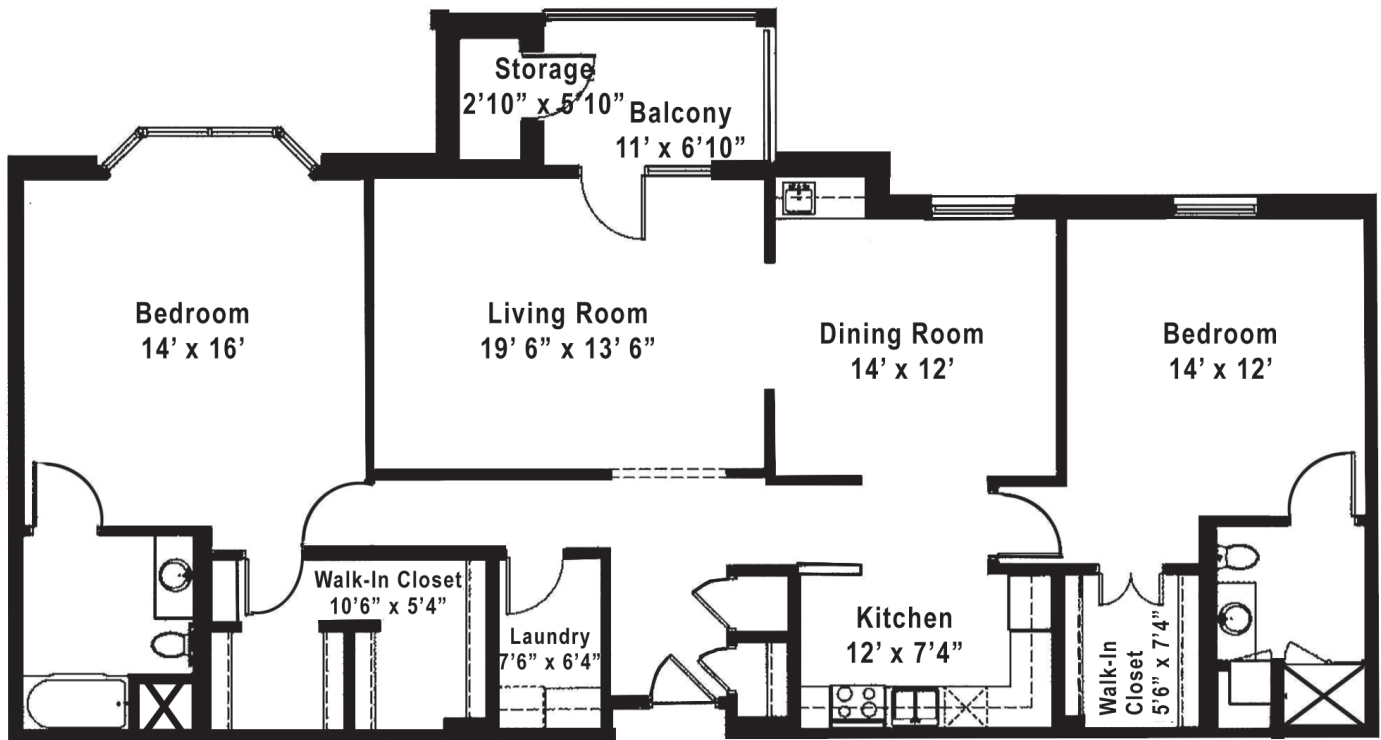

# Maple

Two Bedroom/Two Bath Apartment Home  
1709 Square Feet

BRANDON  
WILDE

- Spacious floor plan
- Large walk-in closet
- Central hallway
- Separate laundry room
- Large balcony, patio or bay window in master bedroom and living room

*Details and dimensions may vary slightly*