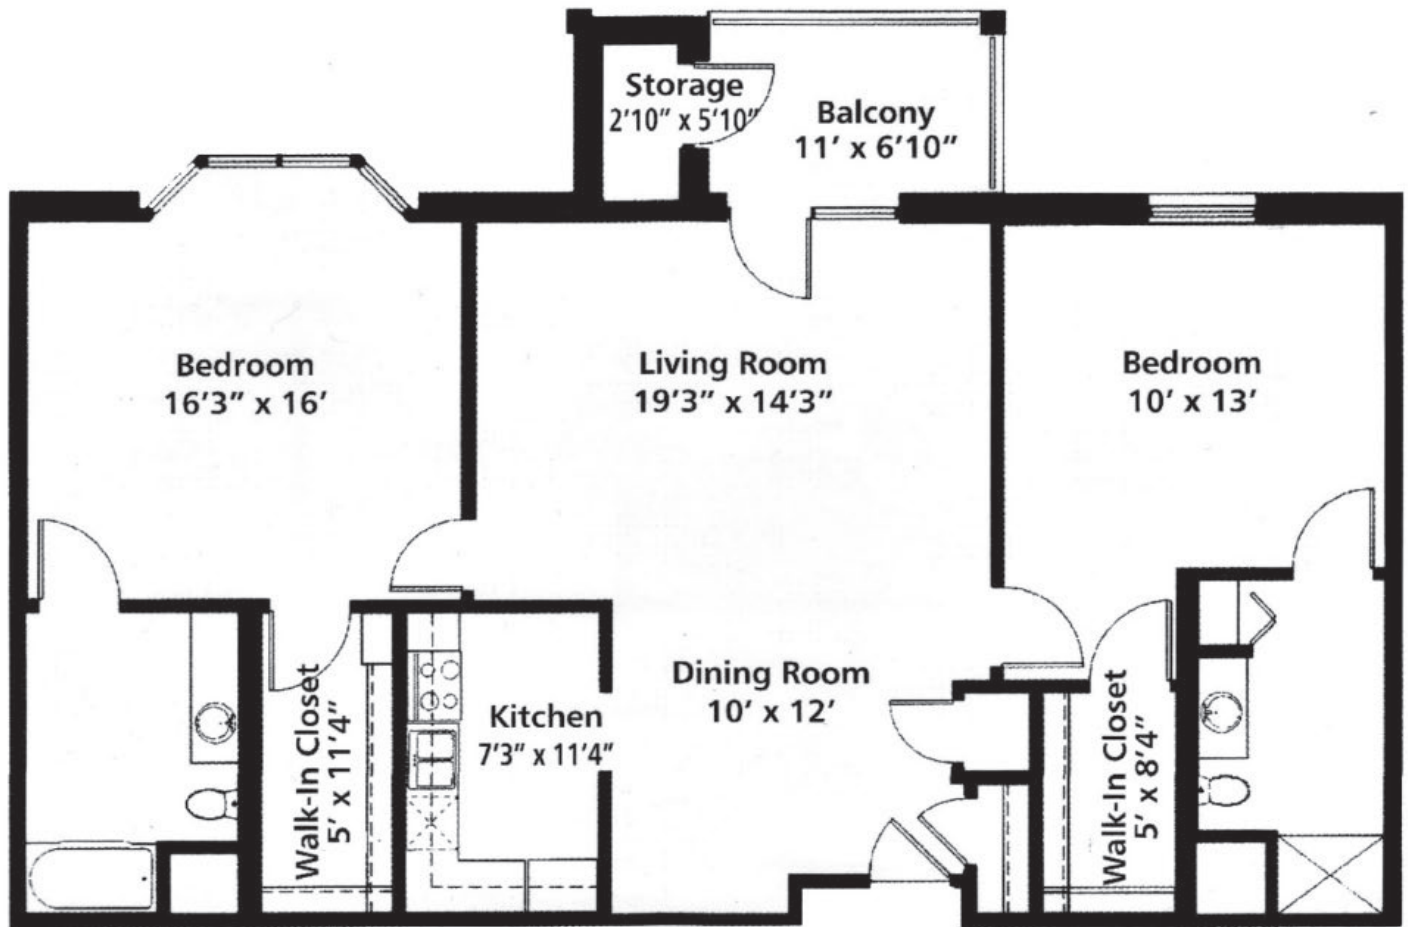

Magnolia

Two Bedroom/Two Bath Apartment Home

1415 Square Feet

BRANDON
WILDE

- Separate living and dining areas
- Large walk-in closet
- Large balcony, patio or bay window in master bedroom and living room

Details and dimensions may vary slightly