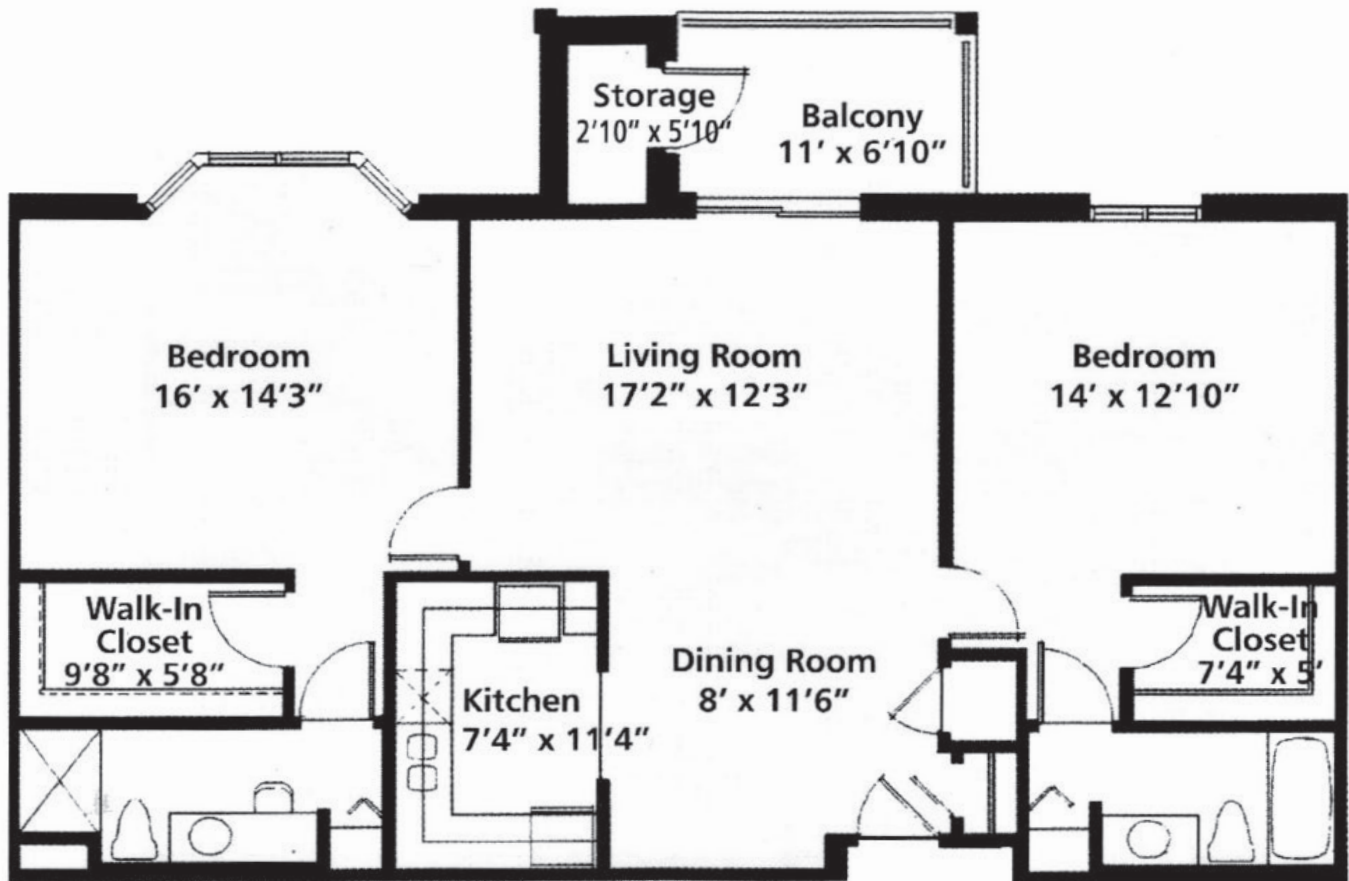

# Juniper

Two Bedroom/Two Bath Apartment Home

1259 Square Feet

BRANDON  
WILDE

- Separate living and dining areas
- Large balcony, patio or bay window in master bedroom and living room
- Large walk-in closet

*Details and dimensions may vary slightly*