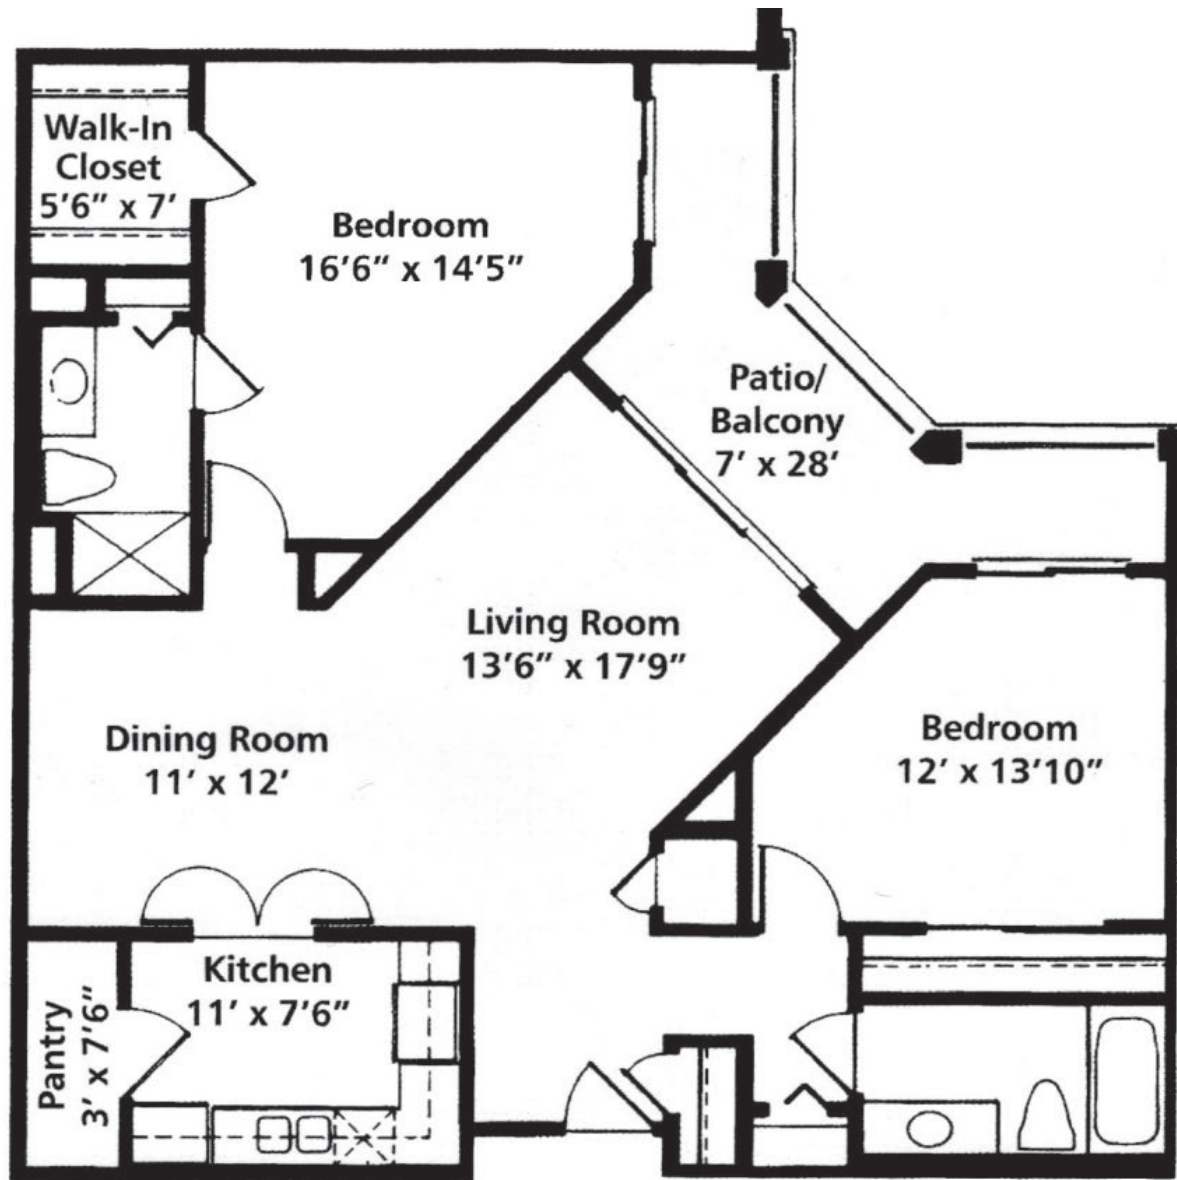

# Jasmine

Two Bedroom/Two Bath Apartment Home

1192 Square Feet

BRANDON  
WILDE

- Unique living/dining room combination
- Large walk-in closet
- Separate guest bath
- Large pantry
- Extra-large corner balcony

*Details and dimensions may vary slightly*