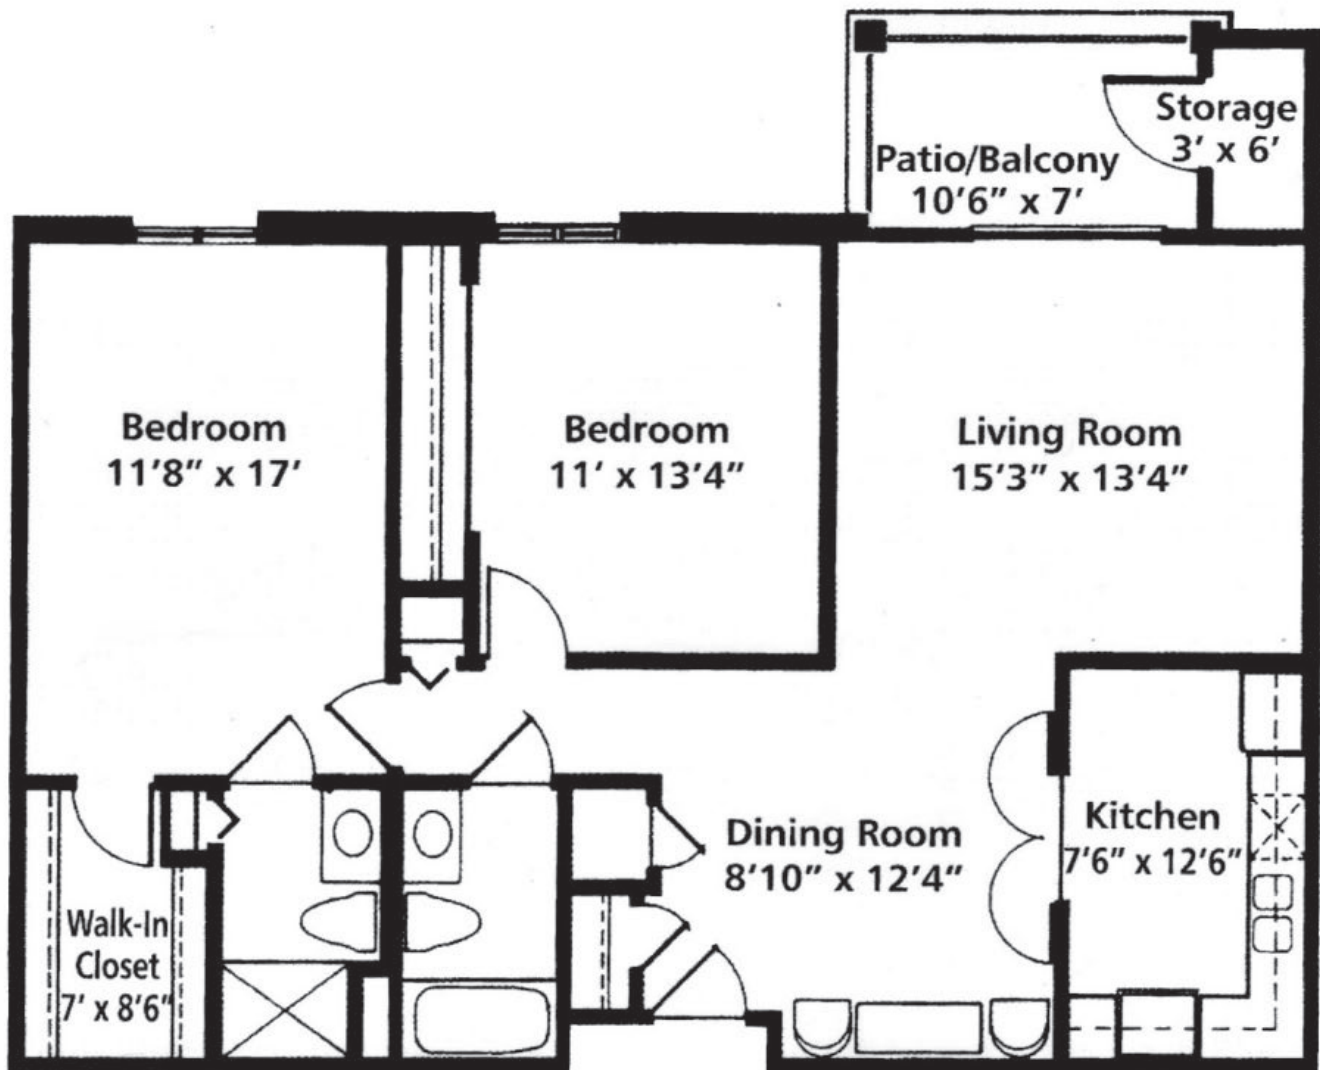

Hickory

Two Bedroom/Two Bath Apartment Home

1146 Square Feet

BRANDON
WILDE

- Separate living and dining areas
- Large walk-in closet
- Separate guest bath
- Large balcony, patio or bay window

Details and dimensions may vary slightly