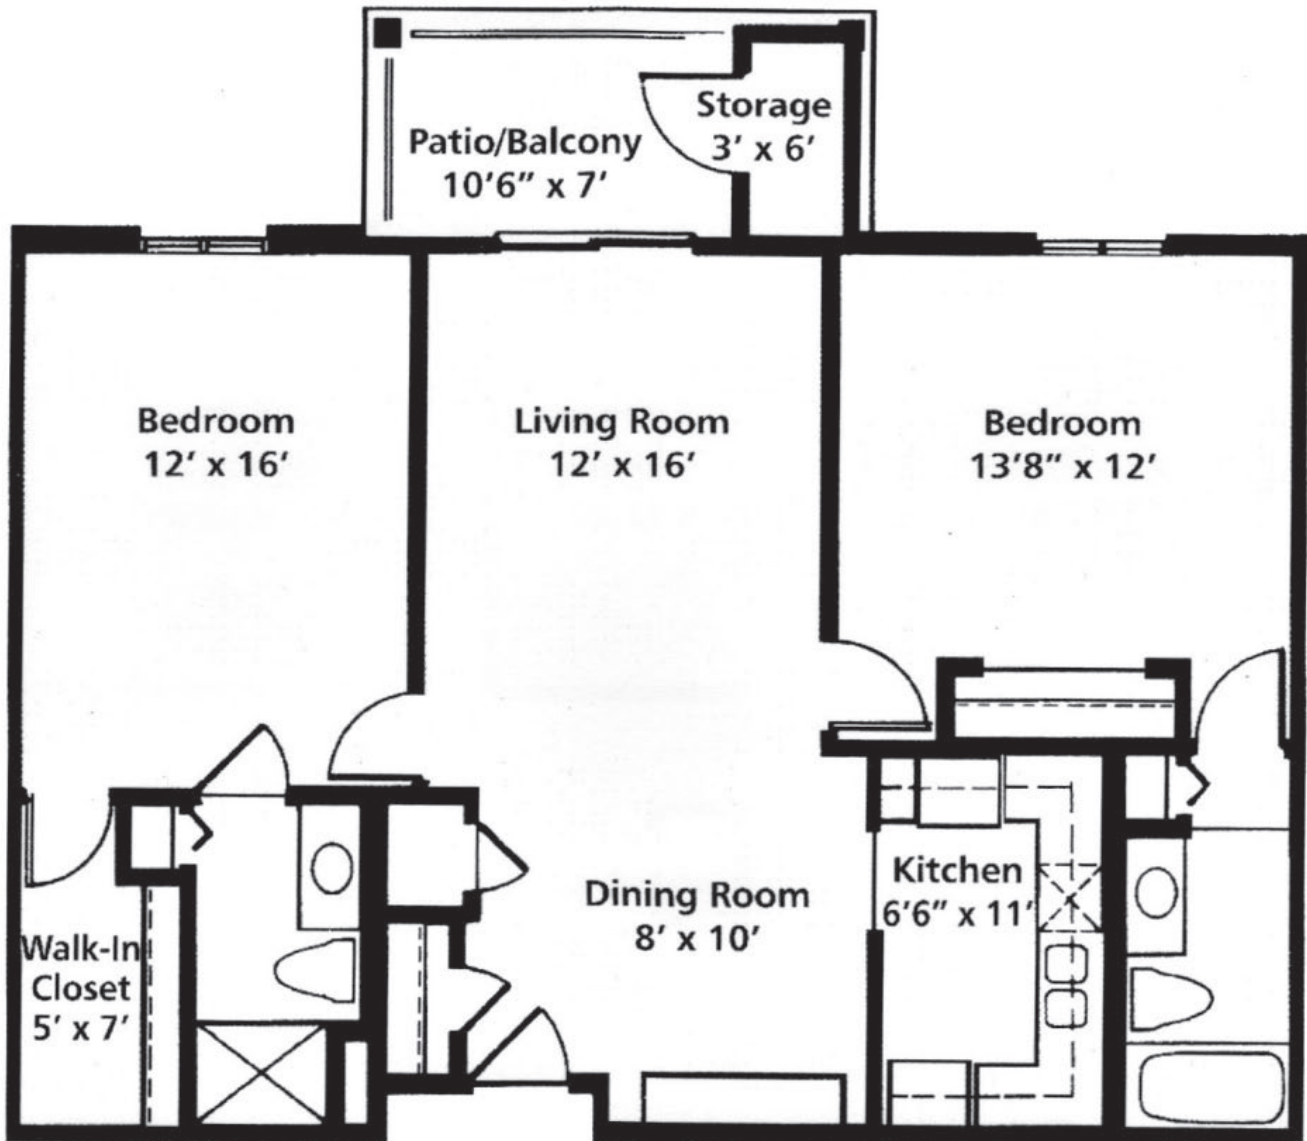

# Gardenia

Two Bedroom/Two Bath Apartment Home

1074 Square Feet

BRANDON  
WILDE

- Two bedrooms and two full baths
- Separate living and dining areas
- Spacious walk-in closet
- Large balcony, patio or bay window

*Details and dimensions may vary slightly*