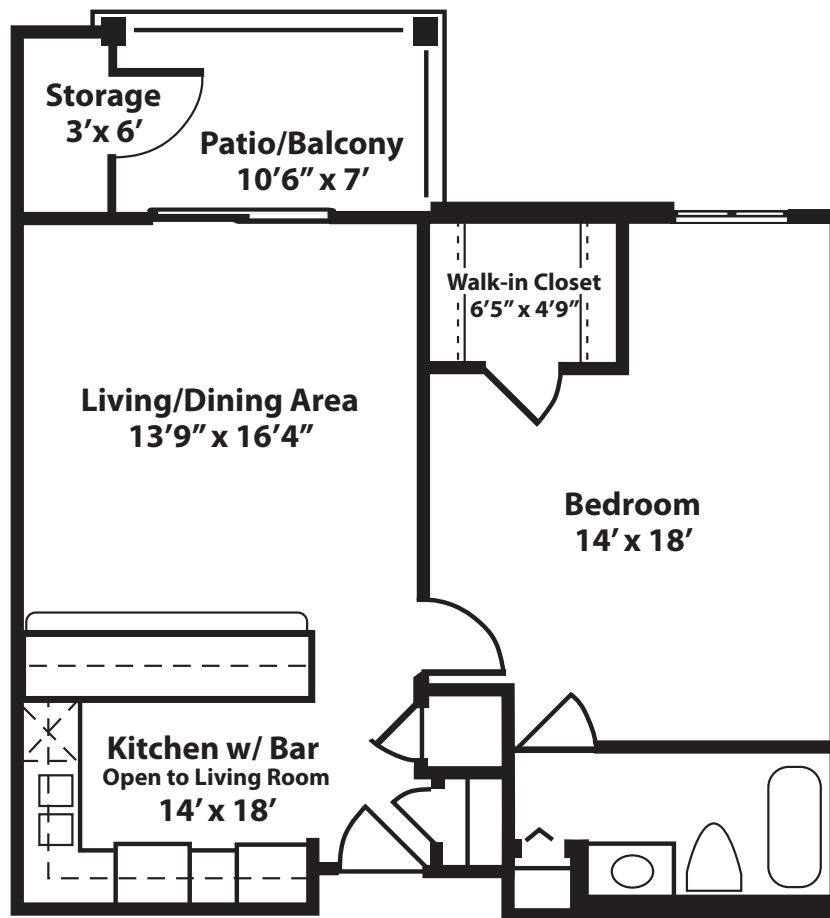

Dogwood

Two Bedroom/Two Bath Apartment Home

738 Square Feet

BRANDON
WILDE

- Open concept kitchen/ living area available
- Sitting/office nook in bedroom
- Spacious walk-in closet
- Large balcony, patio or bay window

Details and dimensions may vary slightly