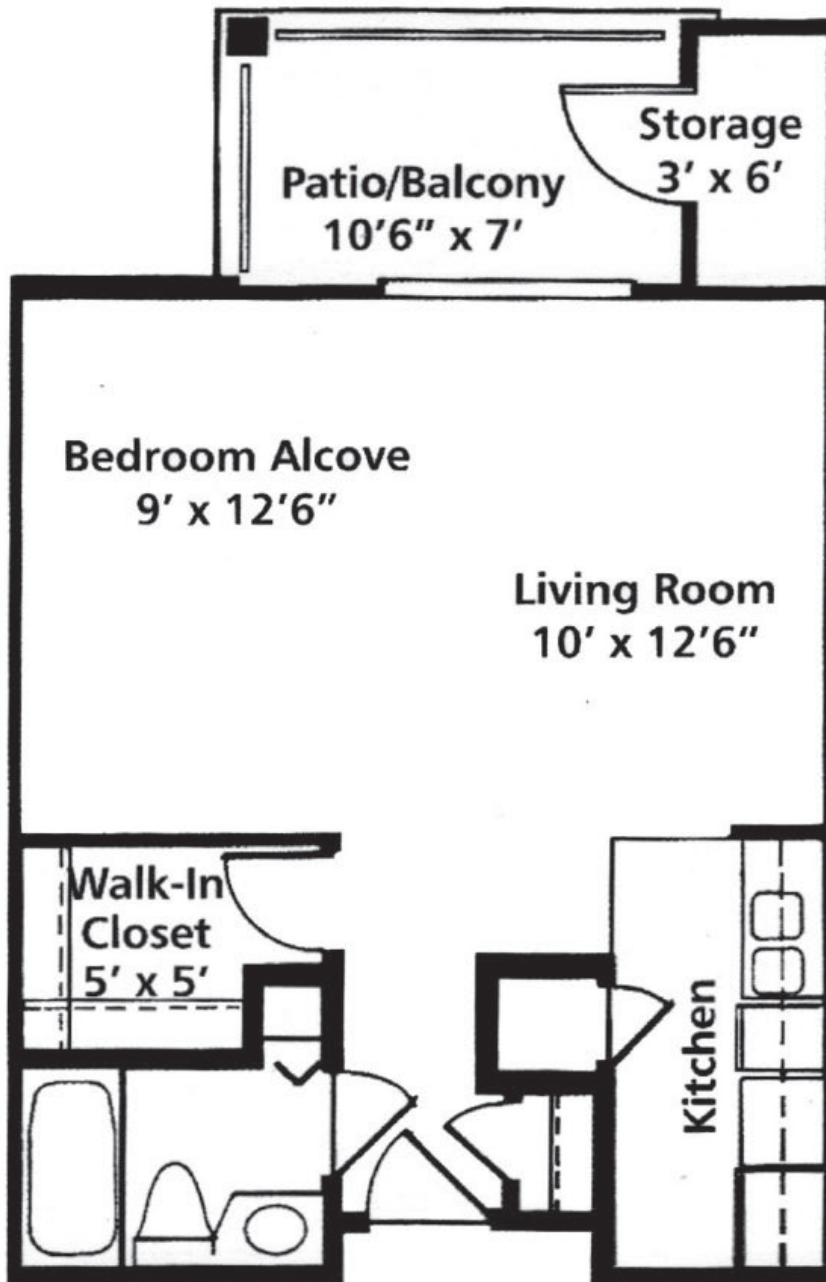

# Cypress

Studio Apartment Home

521 Square Feet

BRANDON  
WILDE

- Galley Kitchen
- Large walk-in closet
- Private balcony, patio or bay window
- Extra storage

*Details and dimensions may vary slightly*