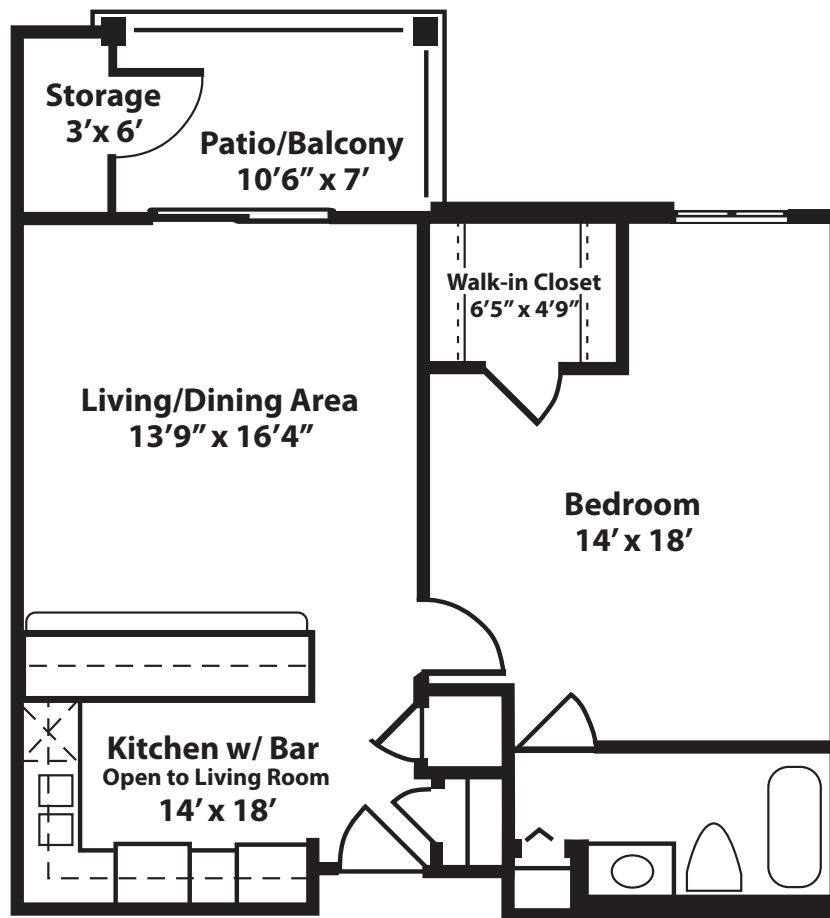

# Dogwood

One Bedroom/One Bath Apartment Home

738 Square Feet

BRANDON  
WILDE

- Open concept kitchen/ living area available
- Sitting/office nook in bedroom
- Spacious walk-in closet
- Large balcony, patio or bay window

*Details and dimensions may vary slightly*