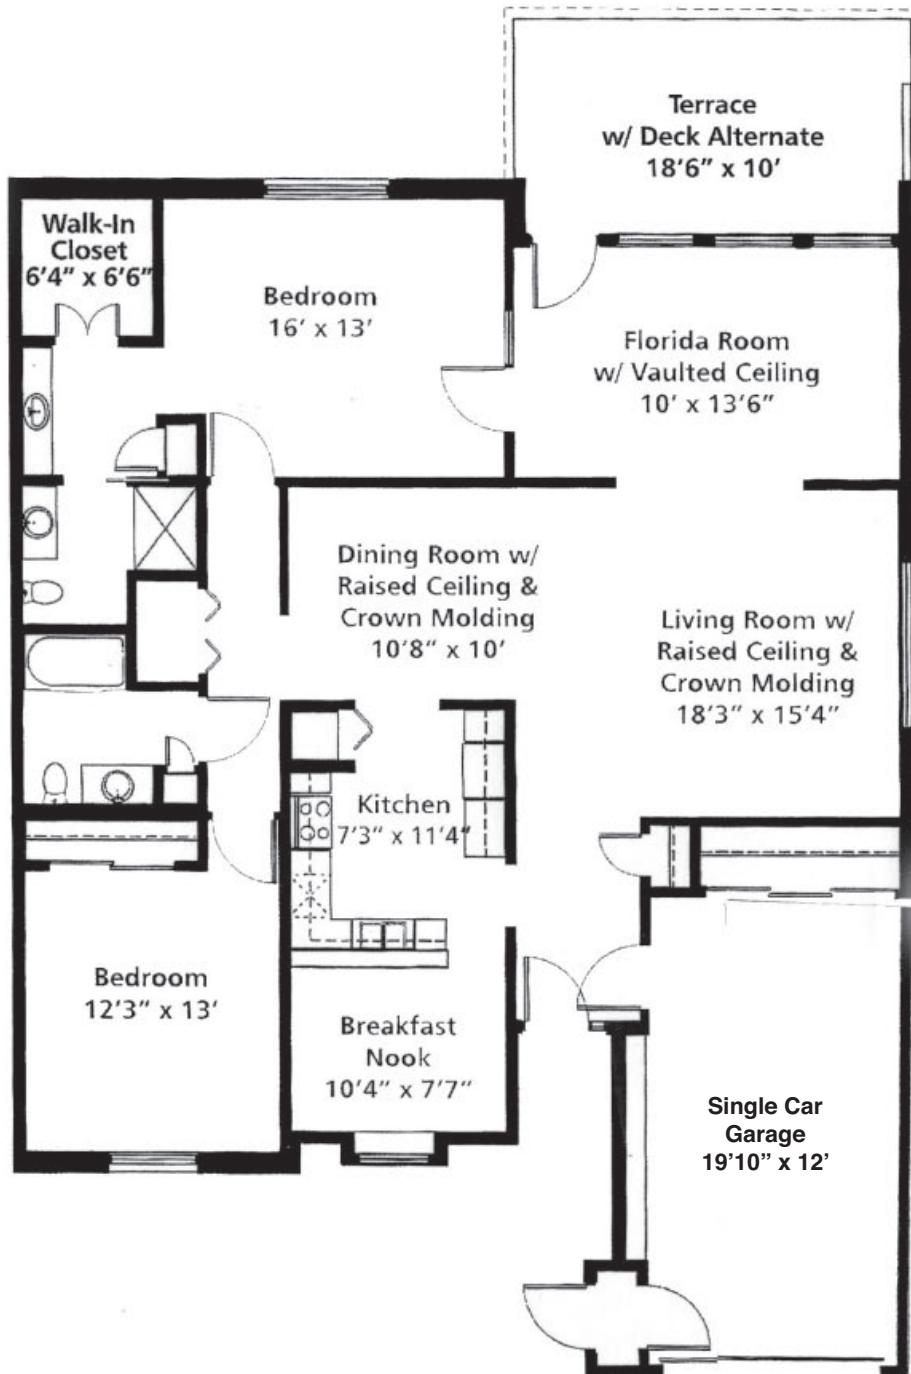

Silverbell

Two Bedroom/Two Bath Cottage
1650 Square Feet

BRANDON
WILDE

- » Open floor plan
- » Large Kitchen with breakfast nook
- » Florida room with vaulted ceiling
- » One-car garage
- » Terrace, deck or screened porch options

Details and dimensions may vary slightly.