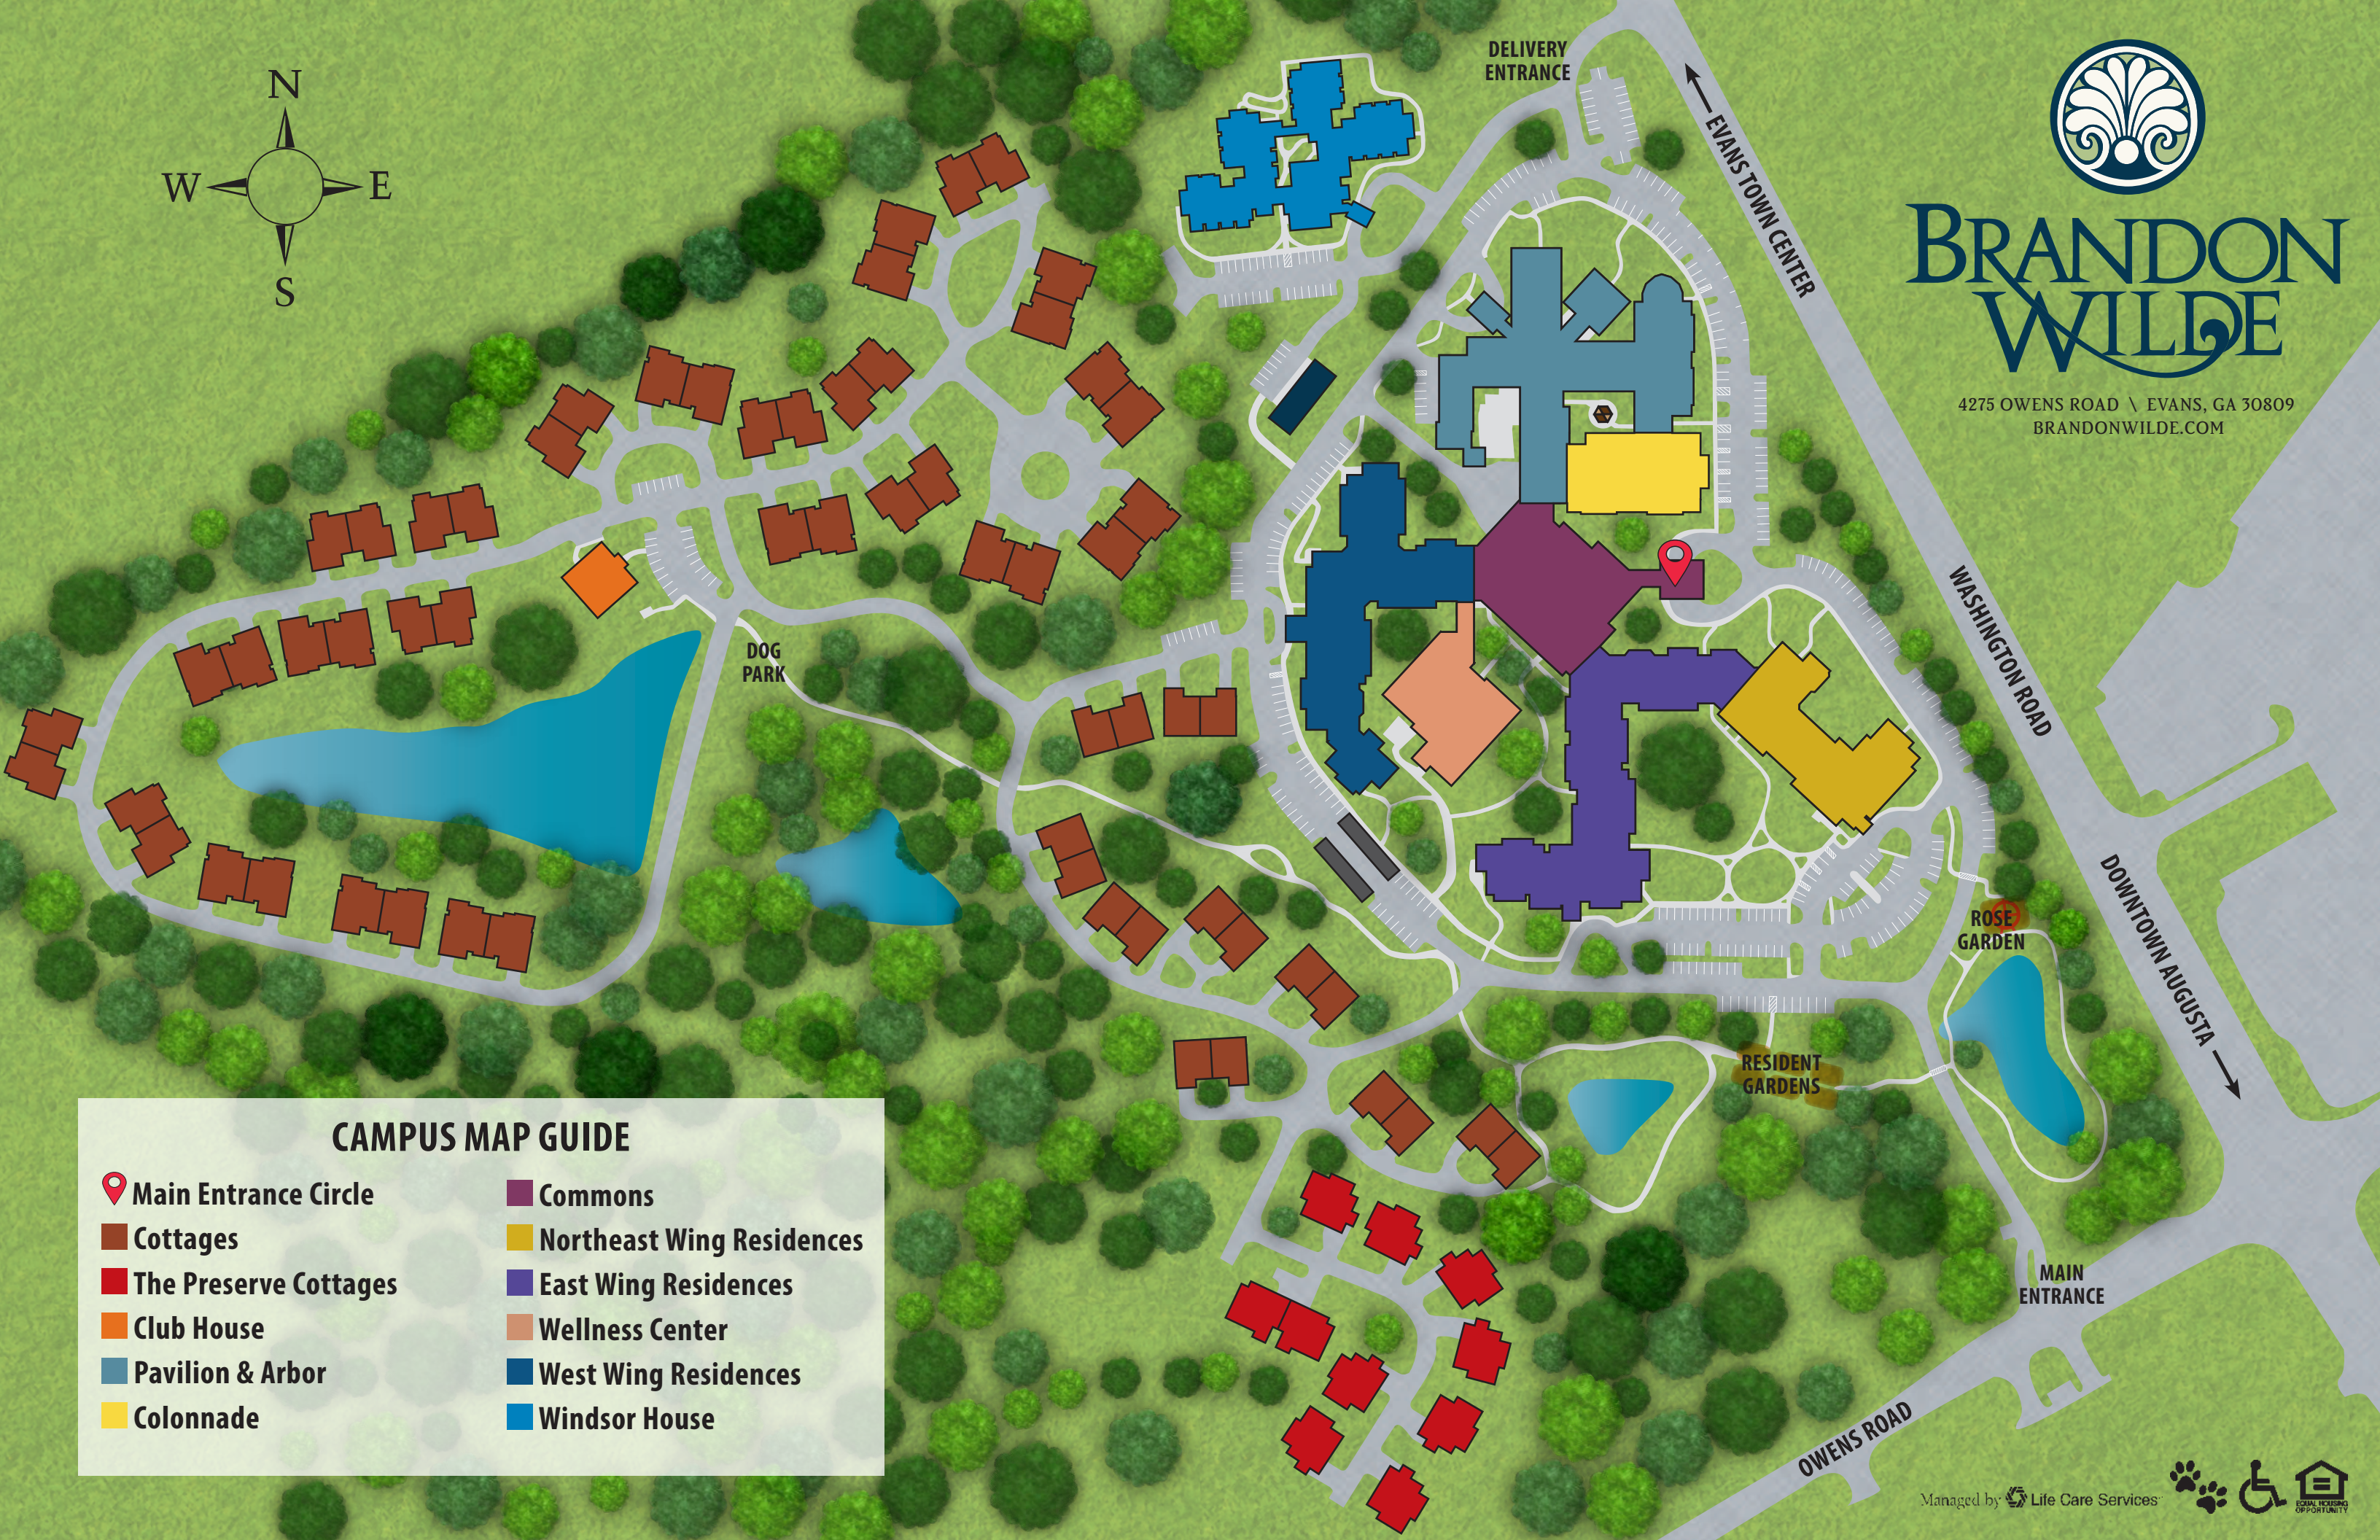

# BRANDON WILDE

4275 OWENS ROAD \ EVANS, GA 30809  
BRANDONWILDE.COM

## CAMPUS MAP GUIDE

- |                       |                           |
|-----------------------|---------------------------|
| Main Entrance Circle  | Commons                   |
| Cottages              | Northeast Wing Residences |
| The Preserve Cottages | East Wing Residences      |
| Club House            | Wellness Center           |
| Pavilion & Arbor      | West Wing Residences      |
| Colonnade             | Windsor House             |

Managed by Life Care Services