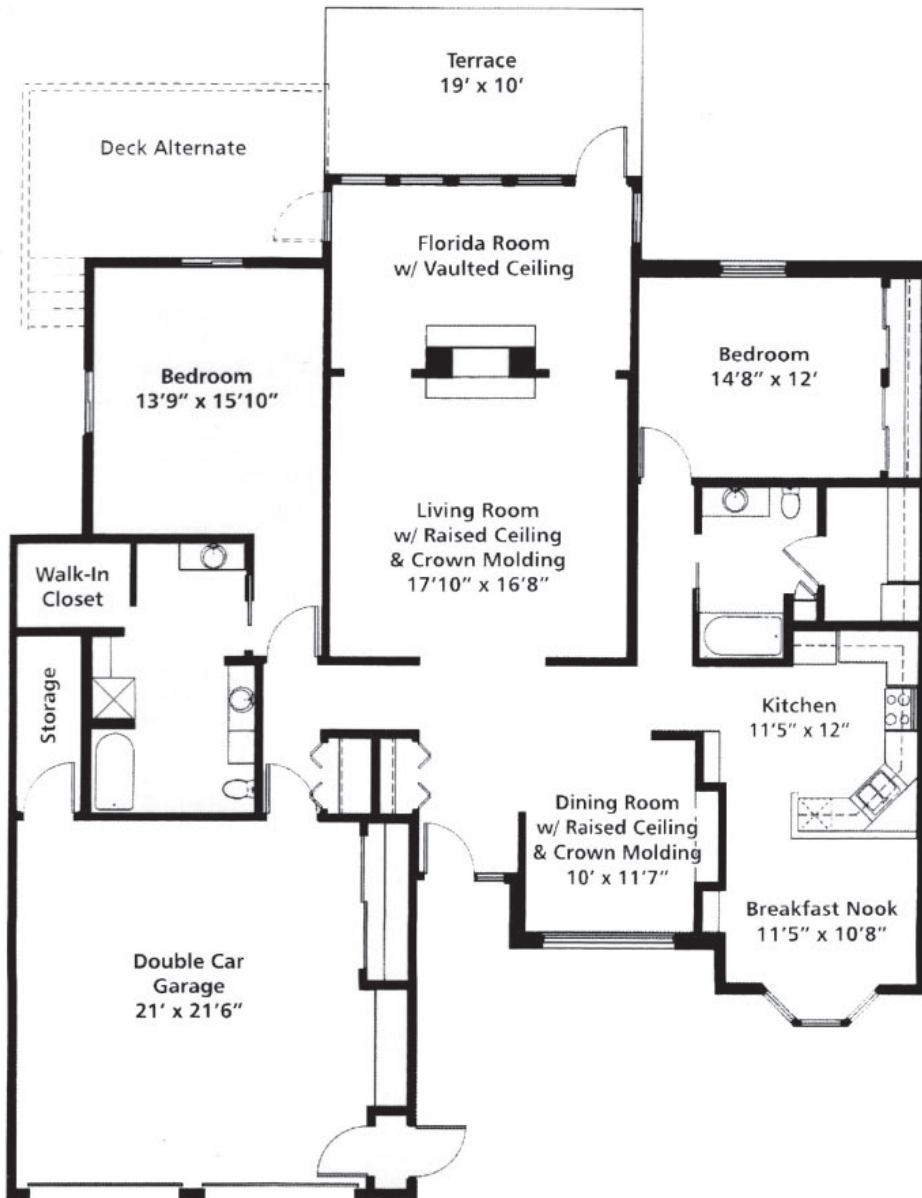

# Willow B

Two Bedroom/Two Bath Cottage  
2008 Square Feet

BRANDON  
WILDE

- » Large living and Florida rooms with double-sided fireplace
- » Kitchen with breakfast nook
- » Large laundry room
- » Two-car garage
- » Terrace, deck or screened porch options

*Details and dimensions may vary slightly.*